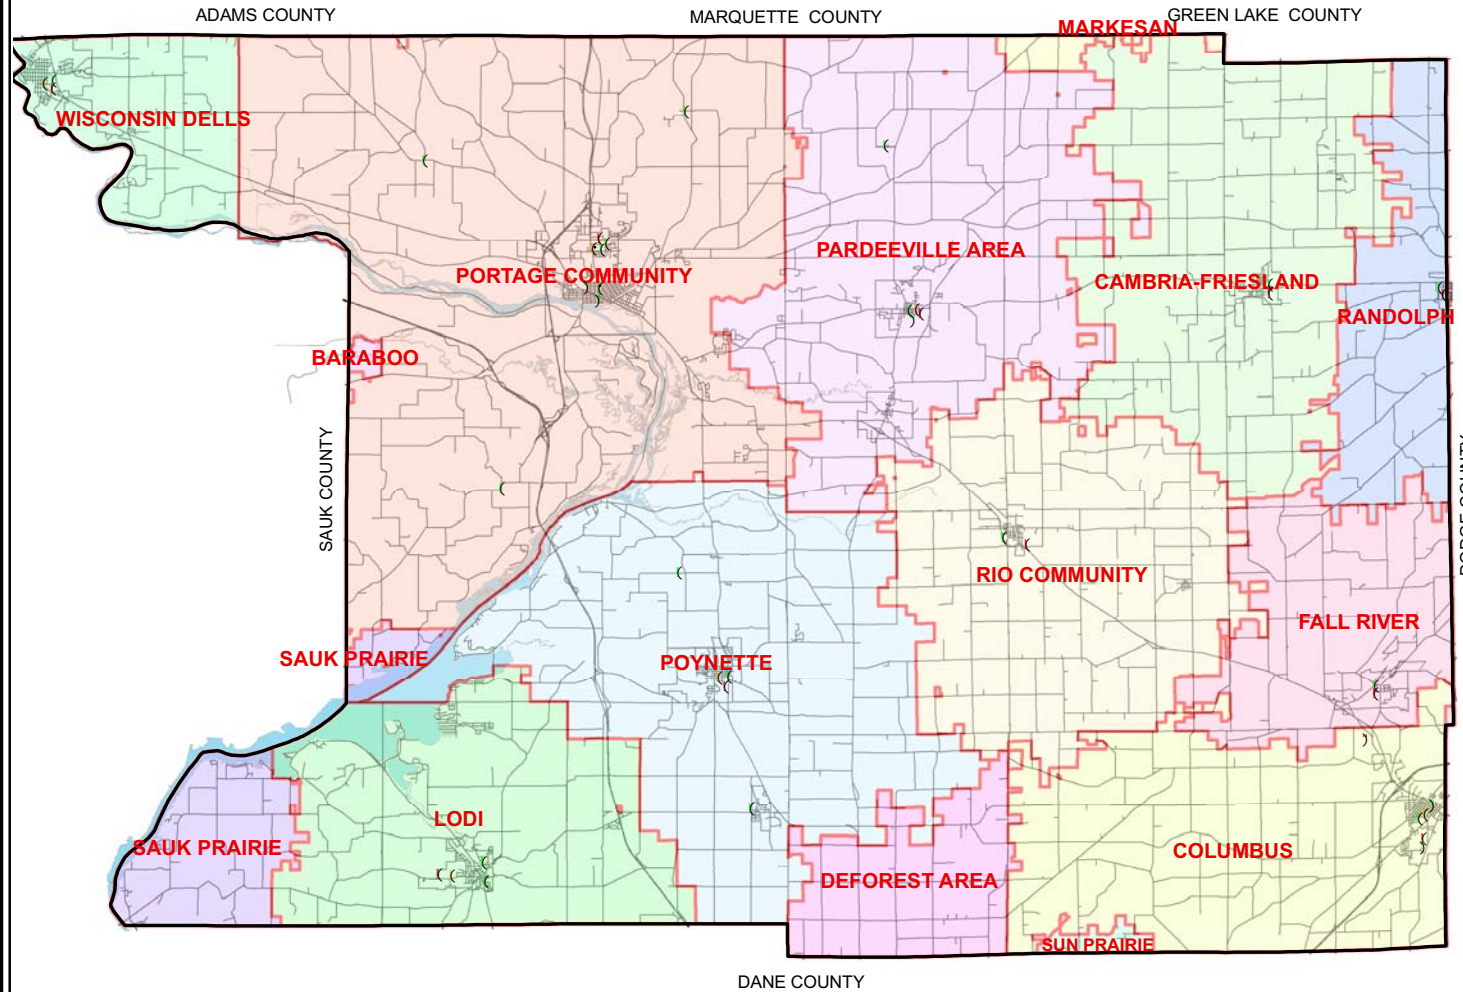

MAP 4-10 SCHOOL DISTRICTS

Columbia County
Wisconsin

- School District Boundary
- (Public Elementary School
- (Public Middle School
- (Public High School
-) Private Elementary School
-) Private High School