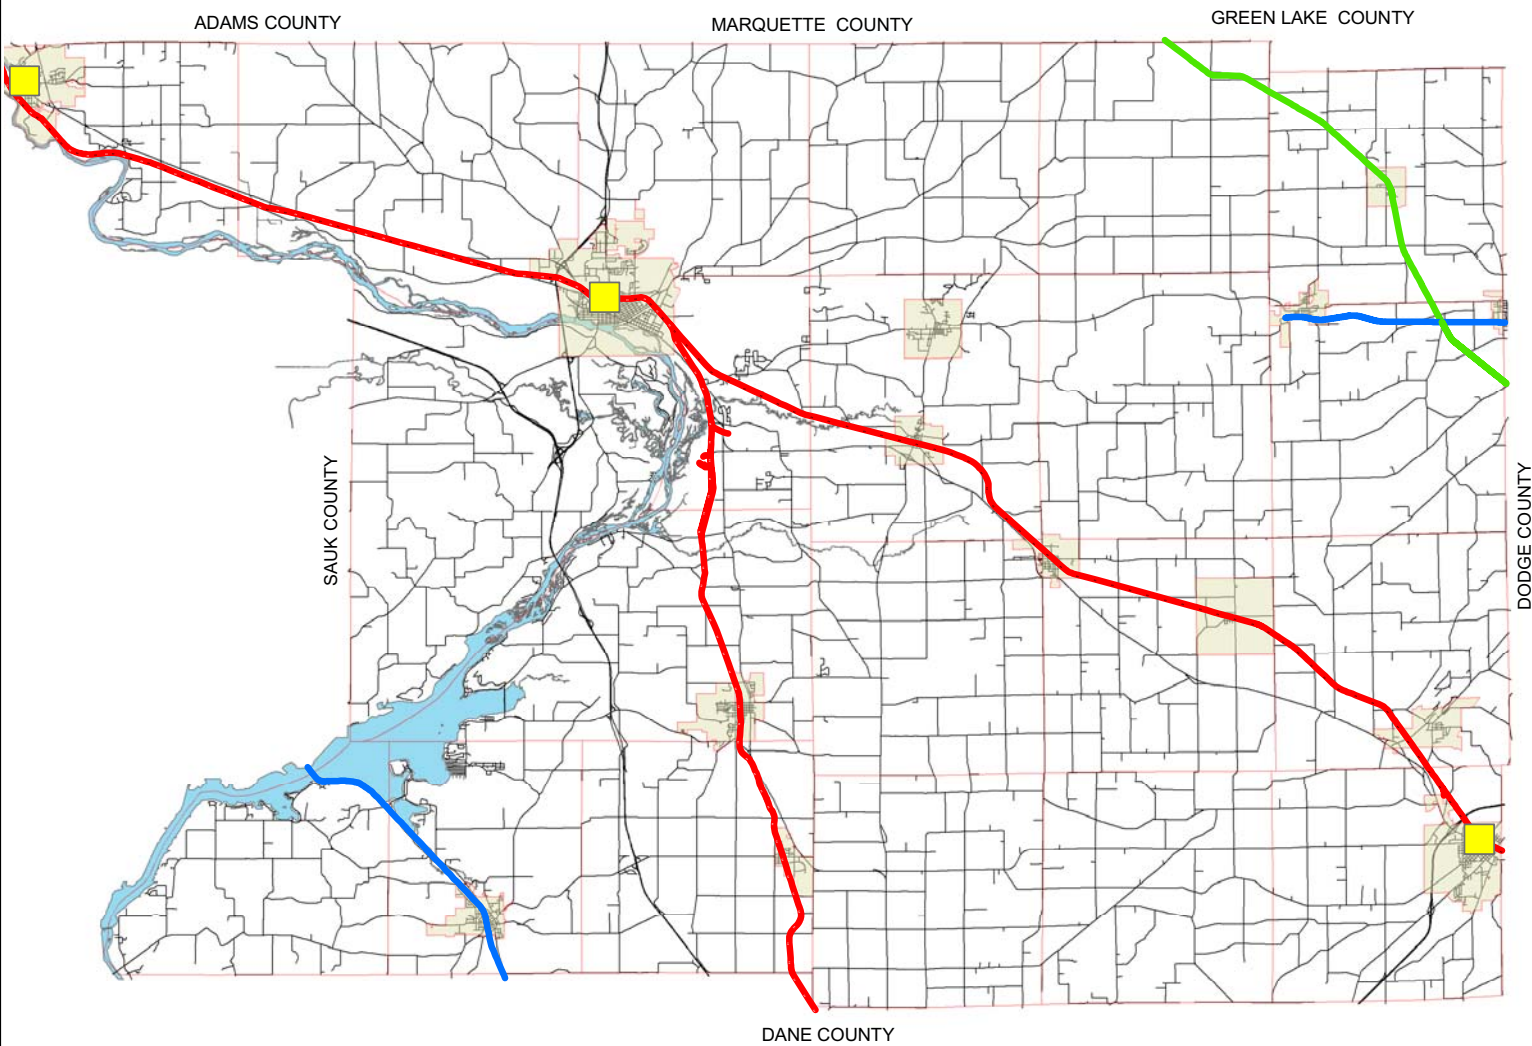

Source: Wisconsin D.O.T., 2004

0 1 2 3 4 5 Miles

Created June 16, 2004 by RNT